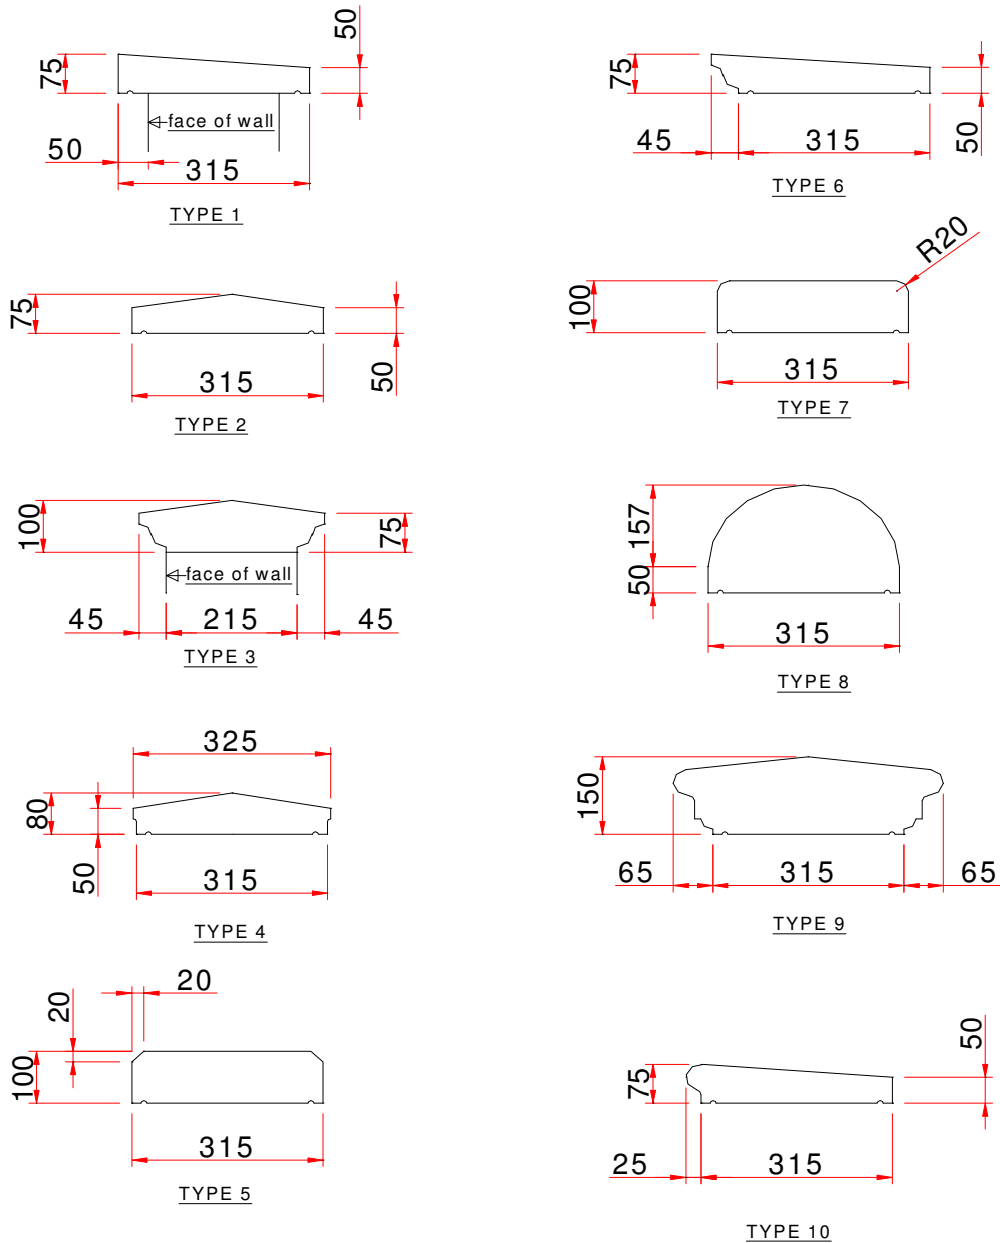

Copings

6.0

**UNITS SHOWN ARE TO SUIT A 215MM WIDE WALL
OTHER STYLES AND SIZES MANUFACTURED TO ORDER**