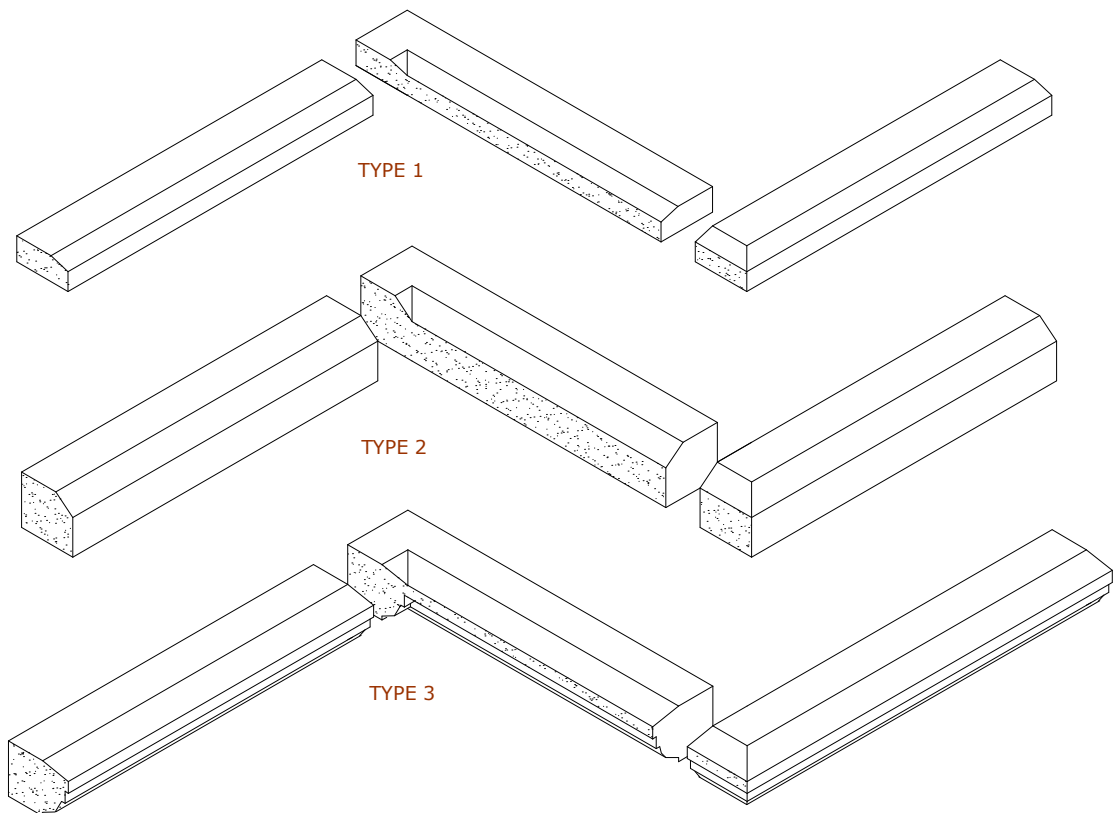

String Course

5.0

NOTES:

ALL STRING COURSE TYPES AVAILABLE WITH SPECIAL AS FOLLOWS

90°INTERNAL AND EXTERNAL RETURNS
45°INTERNAL AND EXTERNAL RETURNS
STOP END UNITS

BESPOKE ANGLE RETURNS MANUFACTURED TO ORDER

ALL STRING COURSE SUPPLIED TO MAXIMUM LENGTH OF 890MM

ALL NON-STANDARD SIZES AND PROFILES MANUFACTURED TO ORDER