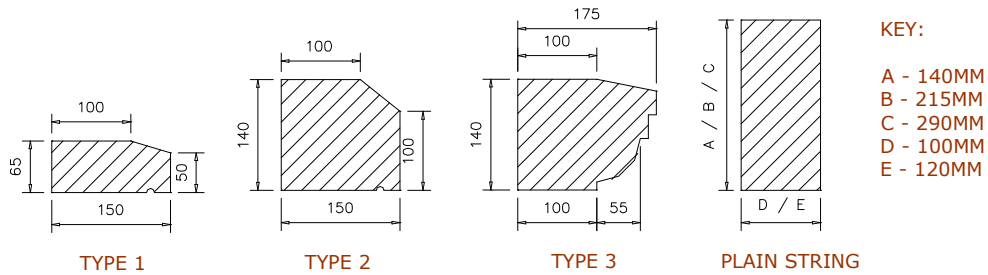

String Course

5.0

NOTES:

ALL STRING COURSE TYPES AVAILABLE WITH SPECIAL AS FOLLOWS

90°INTERNAL AND EXTERNAL RETURNS
45°INTERNAL AND EXTERNAL RETURNS
STOP END UNITS

BESPOKE ANGLE RETURNS MANUFACTURED TO ORDER

ALL STRING COURSE SUPPLIED TO MAXIMUM LENGTH OF 890MM

ALL NON-STANDARD SIZES AND PROFILES MANUFACTURED TO ORDER