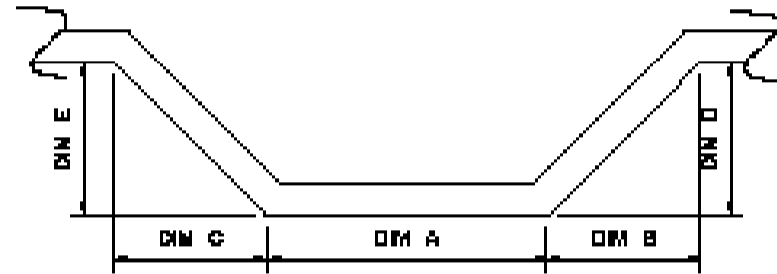

45° BAY CILL SET

BRICKWORK PLAN 45° BAY CILL SET

BRICKWORK PLAN 90° BAY CILL SET

90° BAY CILL SET

Notes

- Bay cill sets available in all cill types.
- Non-standard cill types manufactured to order.
- External brickwork dimensions to be supplied by client prior to manufacture.
- For intermediate stoolings to bay cill sets, please confirm all window opening sizes.
- Bay cill sets supplied sectional. Quantity of pieces dependant on brickwork dimensions and compliance with slenderness ratio.