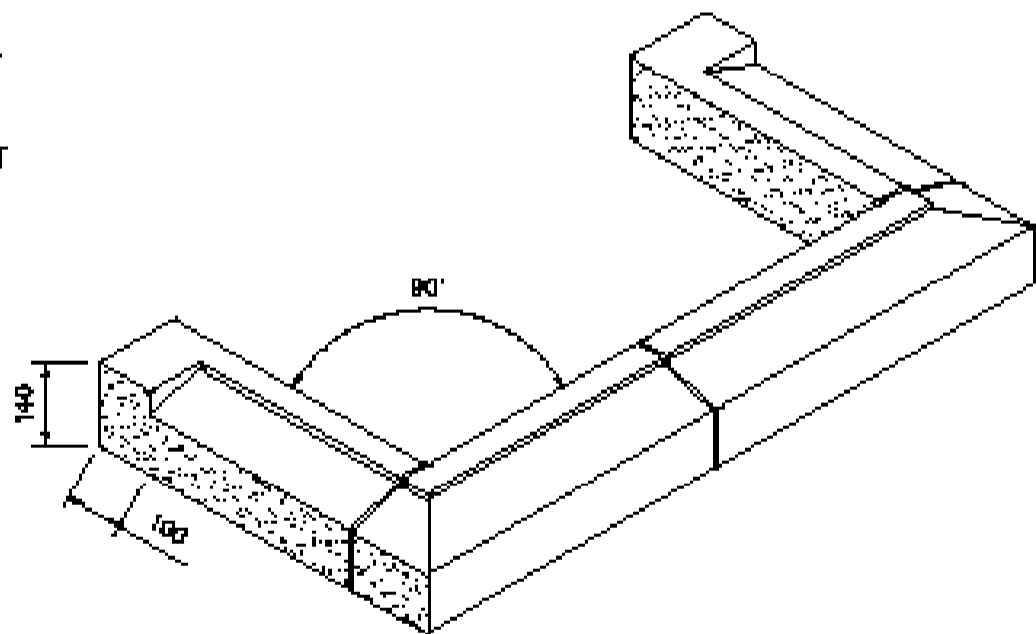

45° BAY CILL SET

BRICKWORK PLAN 45° BAY CILL SET

BRICKWORK PLAN 90° BAY CILL SET

90° BAY CILL SET

Notes

- Bay cill sets available in all cill types.
- Non-standard cill types manufactured to order.
- External brickwork dimensions to be supplied by client prior to manufacture.
- For intermediate stoolings to bay cill sets, please confirm all window opening sizes.
- Bay cill sets supplied sectional. Quantity of pieces dependant on brickwork dimensions and compliance with slenderness ratio.