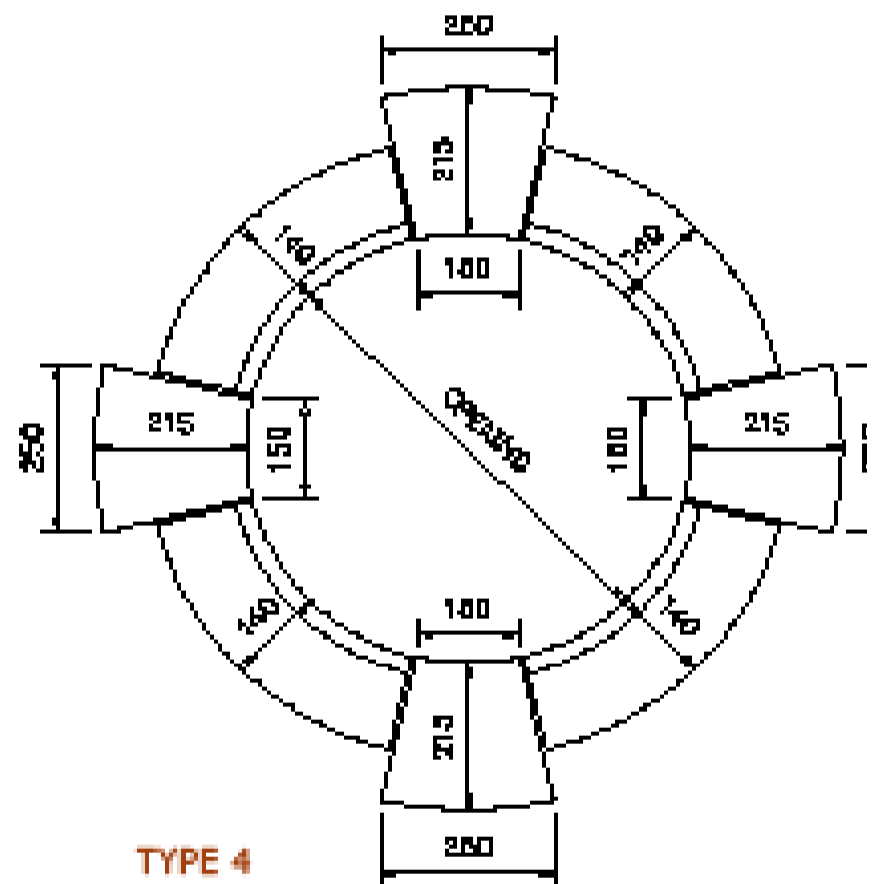

TYPE 1

TYPE 2

TYPE 3

TYPE 4

Notes

- Bullseyes available at 100mm, 120mm, 140mm and 150mm thick to suit various wall thicknesses.
- Bullseyes also available 215mm wide with 290mm (H) keystones.
- Keystones to type 4 available in flush finish or projecting.
- All keystone available radiused external and internal edges or flat.
- Various diameters available.
- Specials manufactured to order.