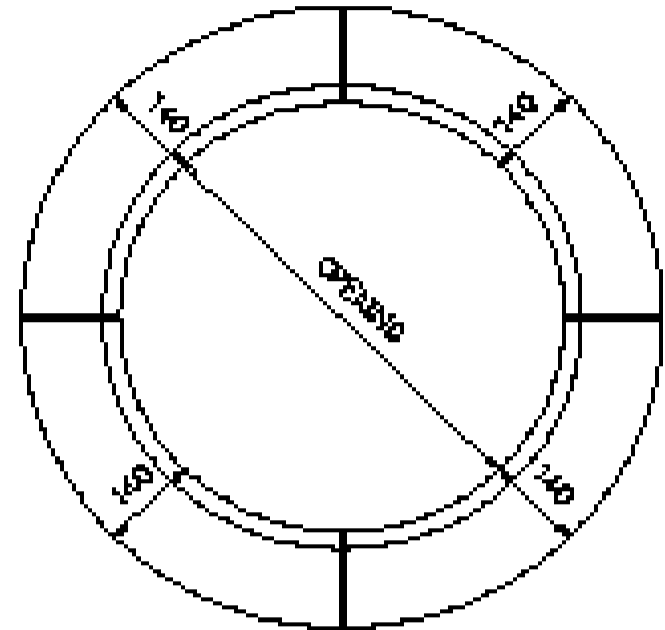

TYPE 1

TYPE 2

TYPE 3

TYPE 4

Notes

- Bullseyes available at 100mm, 120mm, 140mm and 150mm thick to suit various wall thicknesses.
- Bullseyes also available 215mm wide with 290mm (H) keystones.
- Keystones to type 4 available in flush finish or projecting.
- All keystone available radiused external and internal edges or flat.
- Various diameters available.
- Specials manufactured to order.