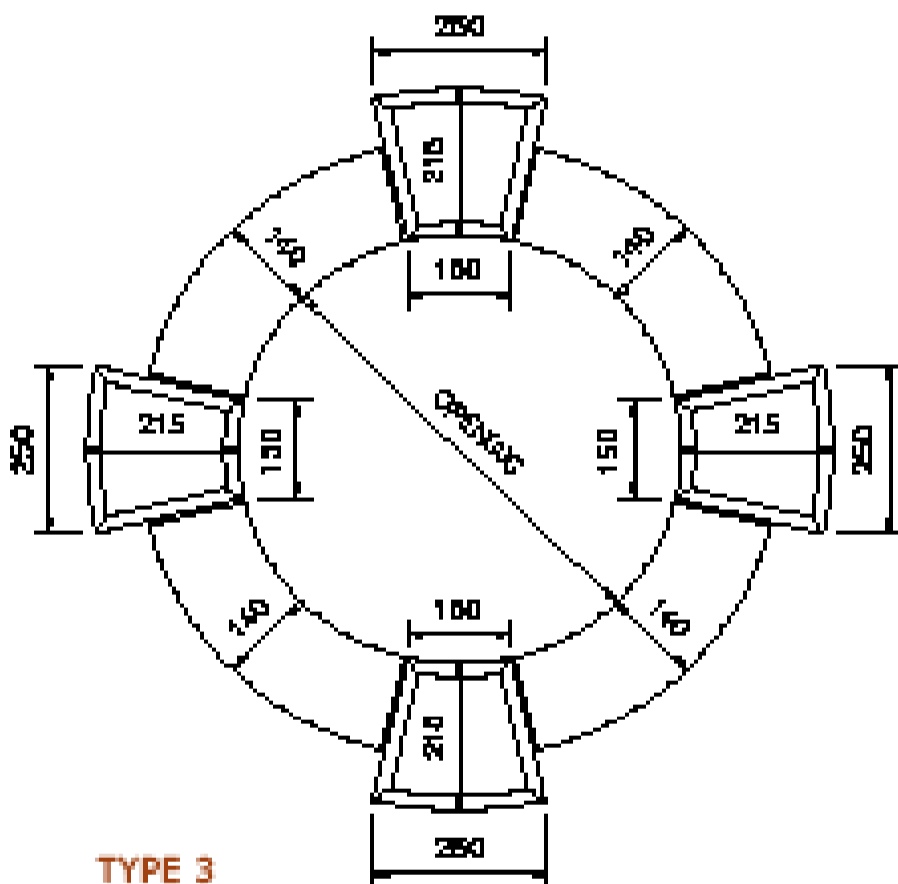

TYPE 1

TYPE 2

TYPE 3

TYPE 4

Notes

- Bullseyes available at 100mm, 120mm, 140mm and 150mm thick to suit various wall thicknesses.
- Bullseyes also available 215mm wide with 290mm (H) keystones.
- Keystones to type 4 available in flush finish or projecting.
- All keystone available radiused external and internal edges or flat.
- Various diameters available.
- Specials manufactured to order.