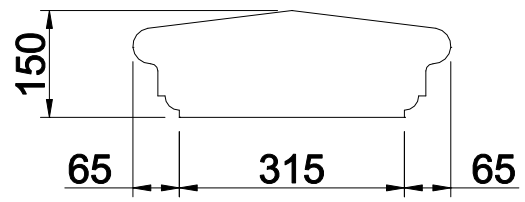

TYPE 1

TYPE 6

TYPE 2

TYPE 7

TYPE 3

TYPE 8

TYPE 4

TYPE 9

TYPE 5

TYPE 10

UNITS SHOWN ARE TO SUIT A 215MM WIDE WALL
 OTHER STYLES AND SIZES MANUFACTURED TO ORDER

PROCTER CAST STONE COPINGS