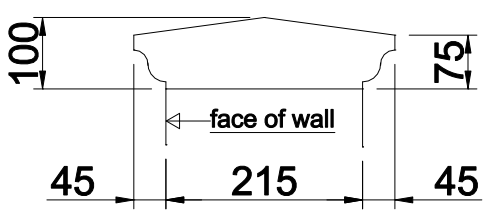

TYPE 1

TYPE 6

TYPE 2

TYPE 7

TYPE 3

TYPE 8

TYPE 4

TYPE 9

TYPE 5

TYPE 10

UNITS SHOWN ARE TO SUIT A 215MM WIDE WALL
 OTHER STYLES AND SIZES MANUFACTURED TO ORDER

PROCTER CAST STONE COPINGS