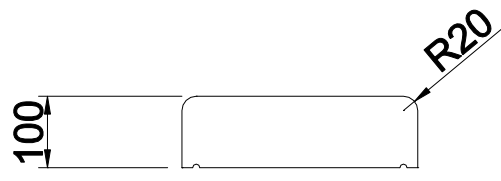

TYPE 1

TYPE 6

TYPE 2

TYPE 7

TYPE 3

TYPE 8

TYPE 4

TYPE 9

TYPE 5

TYPE 10

UNITS SHOWN ARE TO SUIT A 215MM WIDE WALL
 OTHER STYLES AND SIZES MANUFACTURED TO ORDER

PROCTER CAST STONE COPINGS