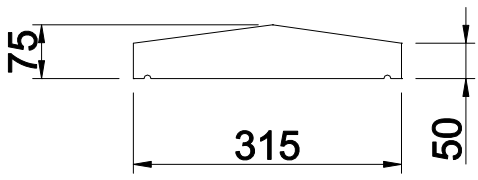

TYPE 1

TYPE 6

TYPE 2

TYPE 7

TYPE 3

TYPE 8

TYPE 4

TYPE 9

TYPE 5

TYPE 10

UNITS SHOWN ARE TO SUIT A 215MM WIDE WALL
 OTHER STYLES AND SIZES MANUFACTURED TO ORDER

PROCTER CAST STONE COPINGS