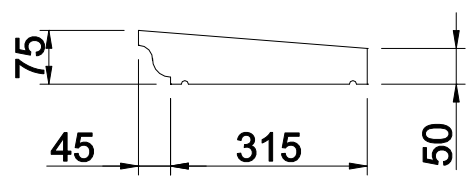

TYPE 1

TYPE 6

TYPE 2

TYPE 7

TYPE 3

TYPE 8

TYPE 4

TYPE 9

TYPE 5

TYPE 10

UNITS SHOWN ARE TO SUIT A 215MM WIDE WALL
 OTHER STYLES AND SIZES MANUFACTURED TO ORDER

PROCTER CAST STONE COPINGS