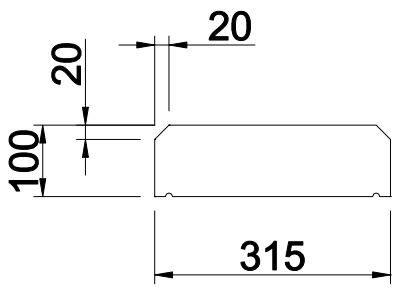

TYPE 1

TYPE 6

TYPE 2

TYPE 7

TYPE 3

TYPE 8

TYPE 4

TYPE 9

TYPE 5

TYPE 10

UNITS SHOWN ARE TO SUIT A 215MM WIDE WALL
 OTHER STYLES AND SIZES MANUFACTURED TO ORDER

PROCTER CAST STONE COPINGS