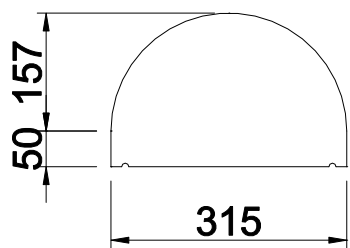

TYPE 7

TYPE 8

UNITS SHOWN ARE TO SUIT A 215MM WIDE WALL
OTHER STYLES AND SIZES MANUFACTURED TO ORDER

PROCTER CAST STONE COPINGS