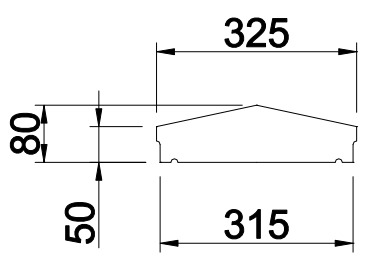

TYPE 1

TYPE 6

TYPE 2

TYPE 7

TYPE 3

TYPE 8

TYPE 4

TYPE 9

TYPE 5

TYPE 10

UNITS SHOWN ARE TO SUIT A 215MM WIDE WALL
 OTHER STYLES AND SIZES MANUFACTURED TO ORDER

PROCTER CAST STONE COPINGS