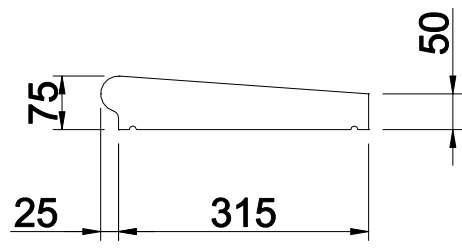

TYPE 1

TYPE 6

TYPE 2

TYPE 7

TYPE 3

TYPE 8

TYPE 4

TYPE 9

TYPE 5

TYPE 10

UNITS SHOWN ARE TO SUIT A 215MM WIDE WALL
 OTHER STYLES AND SIZES MANUFACTURED TO ORDER

PROCTER CAST STONE COPINGS