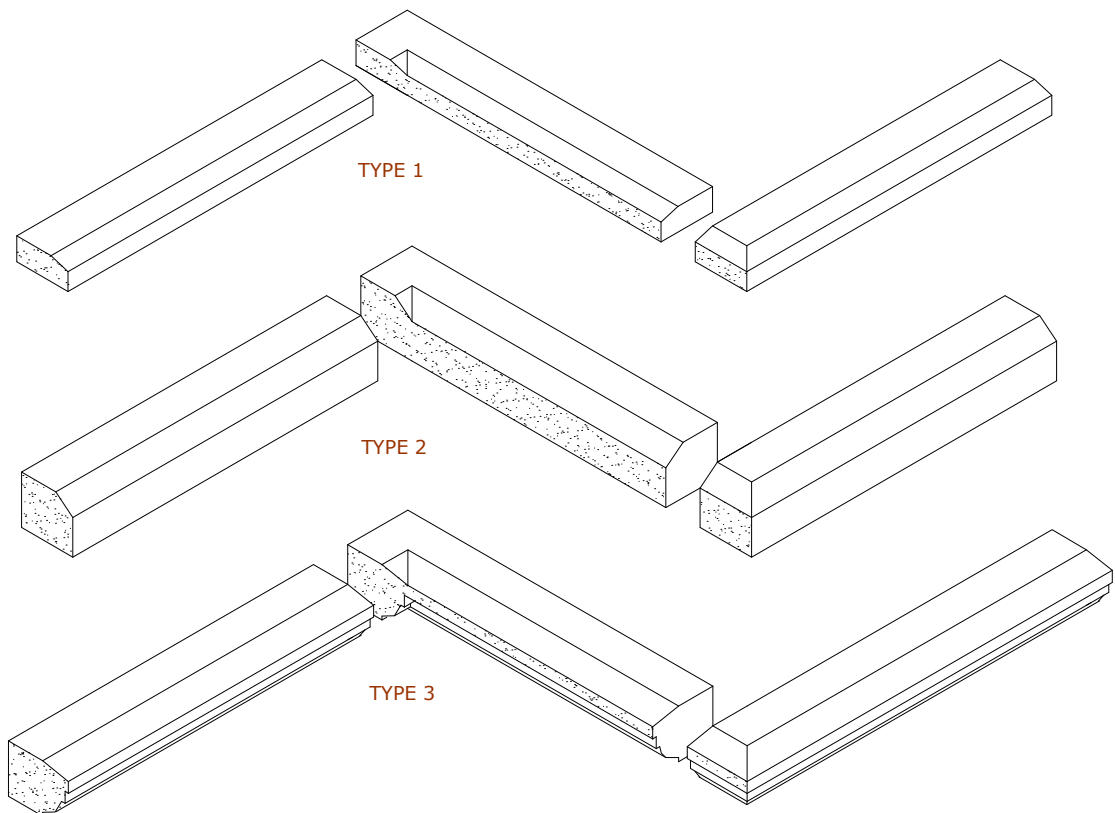

String Course

5.0

NOTES:

ALL STRING COURSE TYPES AVAILABLE WITH SPECIAL AS FOLLOWS

90°INTERNAL AND EXTERNAL RETURNS
45°INTERNAL AND EXTERNAL RETURNS
STOP END UNITS

BESPOKE ANGLE RETURNS MANUFACTURED TO ORDER

ALL STRING COURSE SUPPLIED TO MAXIMUM LENGTH OF 890MM

ALL NON-STANDARD SIZES AND PROFILES MANUFACTURED TO ORDER