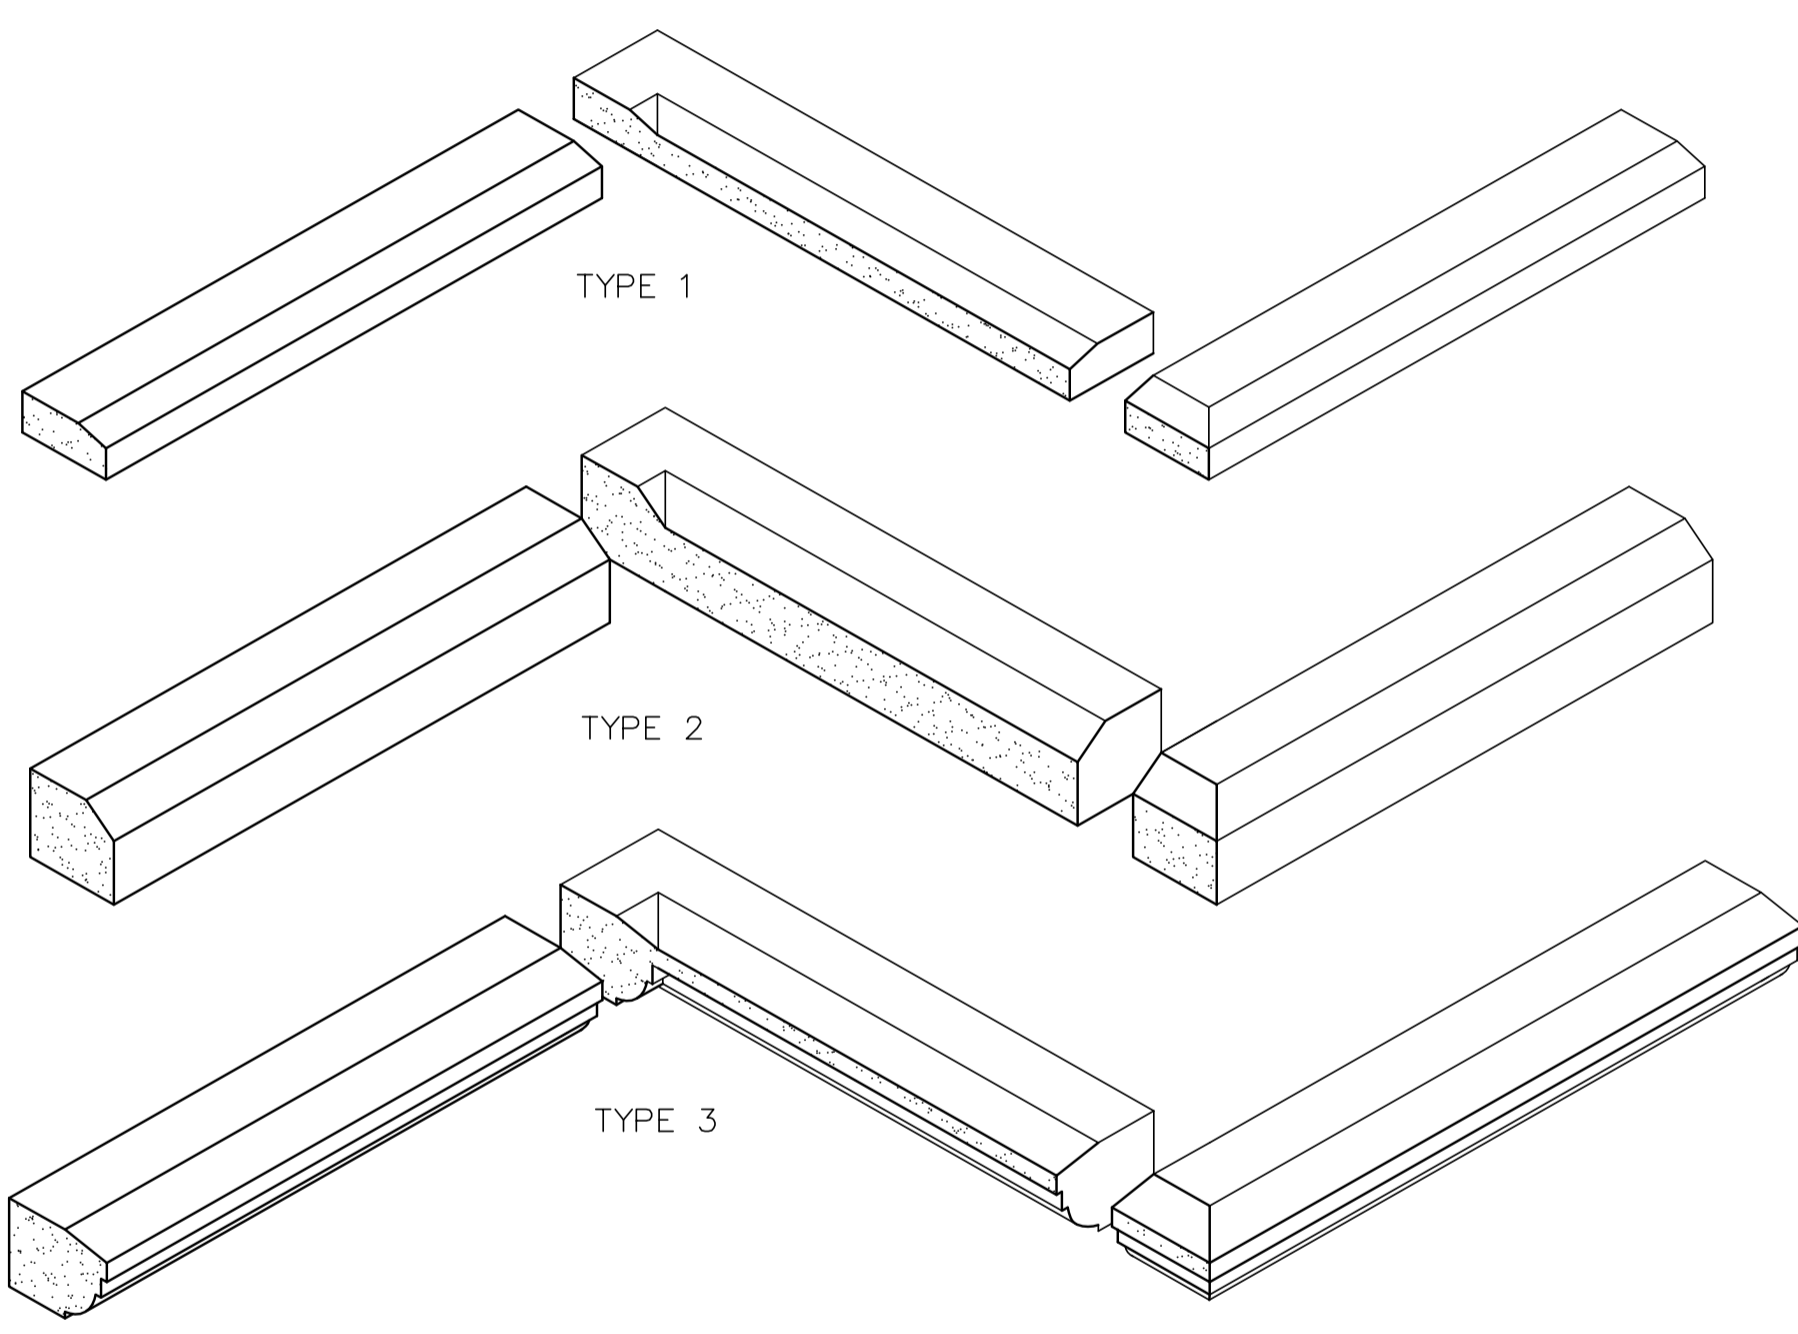

Stringcourse

Notes

All string course types available with special as follows:

90 Internal and external returns
 45 Internal and external returns
 Stop end units

- Bespoke angle returns manufactured to order.
- All string course supplied to a maximum length of 890mm.
- All non-standard sizes and profiles manufactured to order.