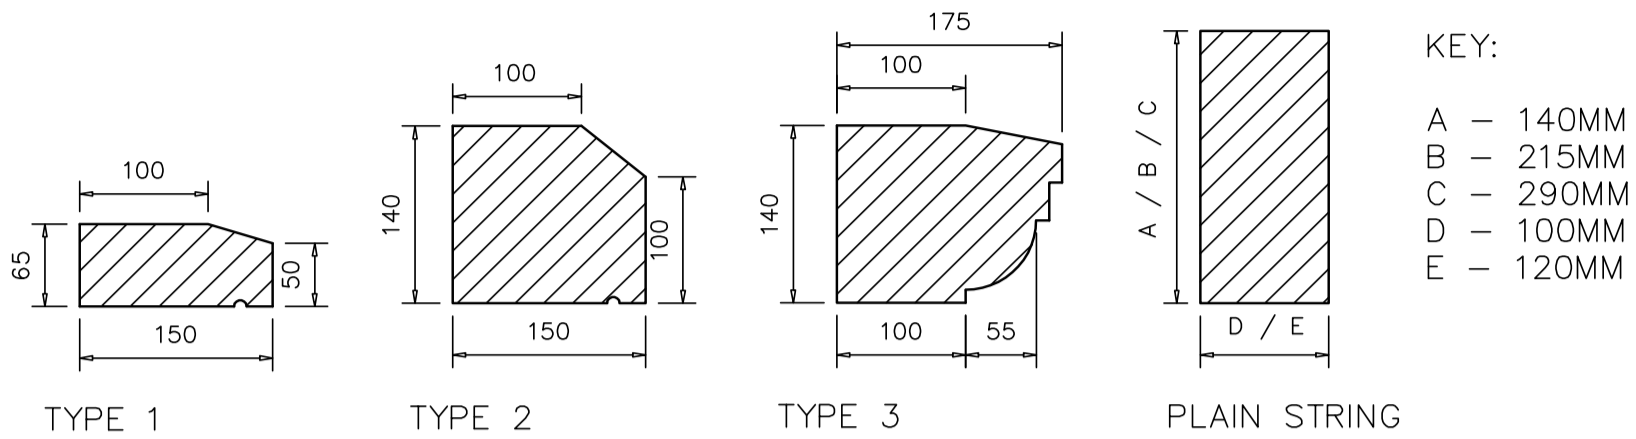

Stringcourse

Notes

All string course types available with special as follows:

90 Internal and external returns
 45 Internal and external returns
 Stop end units

- Bespoke angle returns manufactured to order.
- All string course supplied to a maximum length of 890mm.
- All non-standard sizes and profiles manufactured to order.