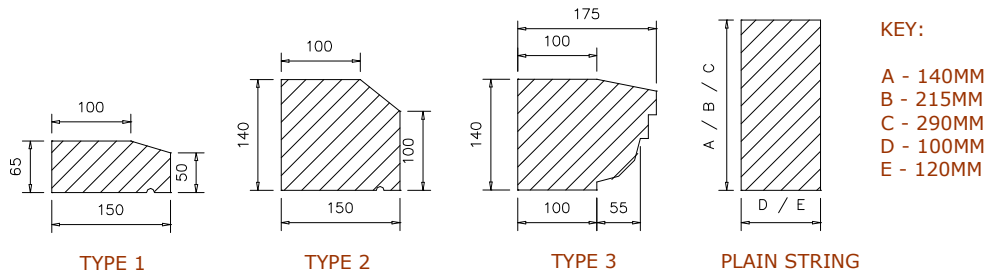

String Course

5.0

NOTES:

ALL STRING COURSE TYPES AVAILABLE WITH SPECIAL AS FOLLOWS

90°INTERNAL AND EXTERNAL RETURNS
45°INTERNAL AND EXTERNAL RETURNS
STOP END UNITS

BESPOKE ANGLE RETURNS MANUFACTURED TO ORDER

ALL STRING COURSE SUPPLIED TO MAXIMUM LENGTH OF 890MM

ALL NON-STANDARD SIZES AND PROFILES MANUFACTURED TO ORDER